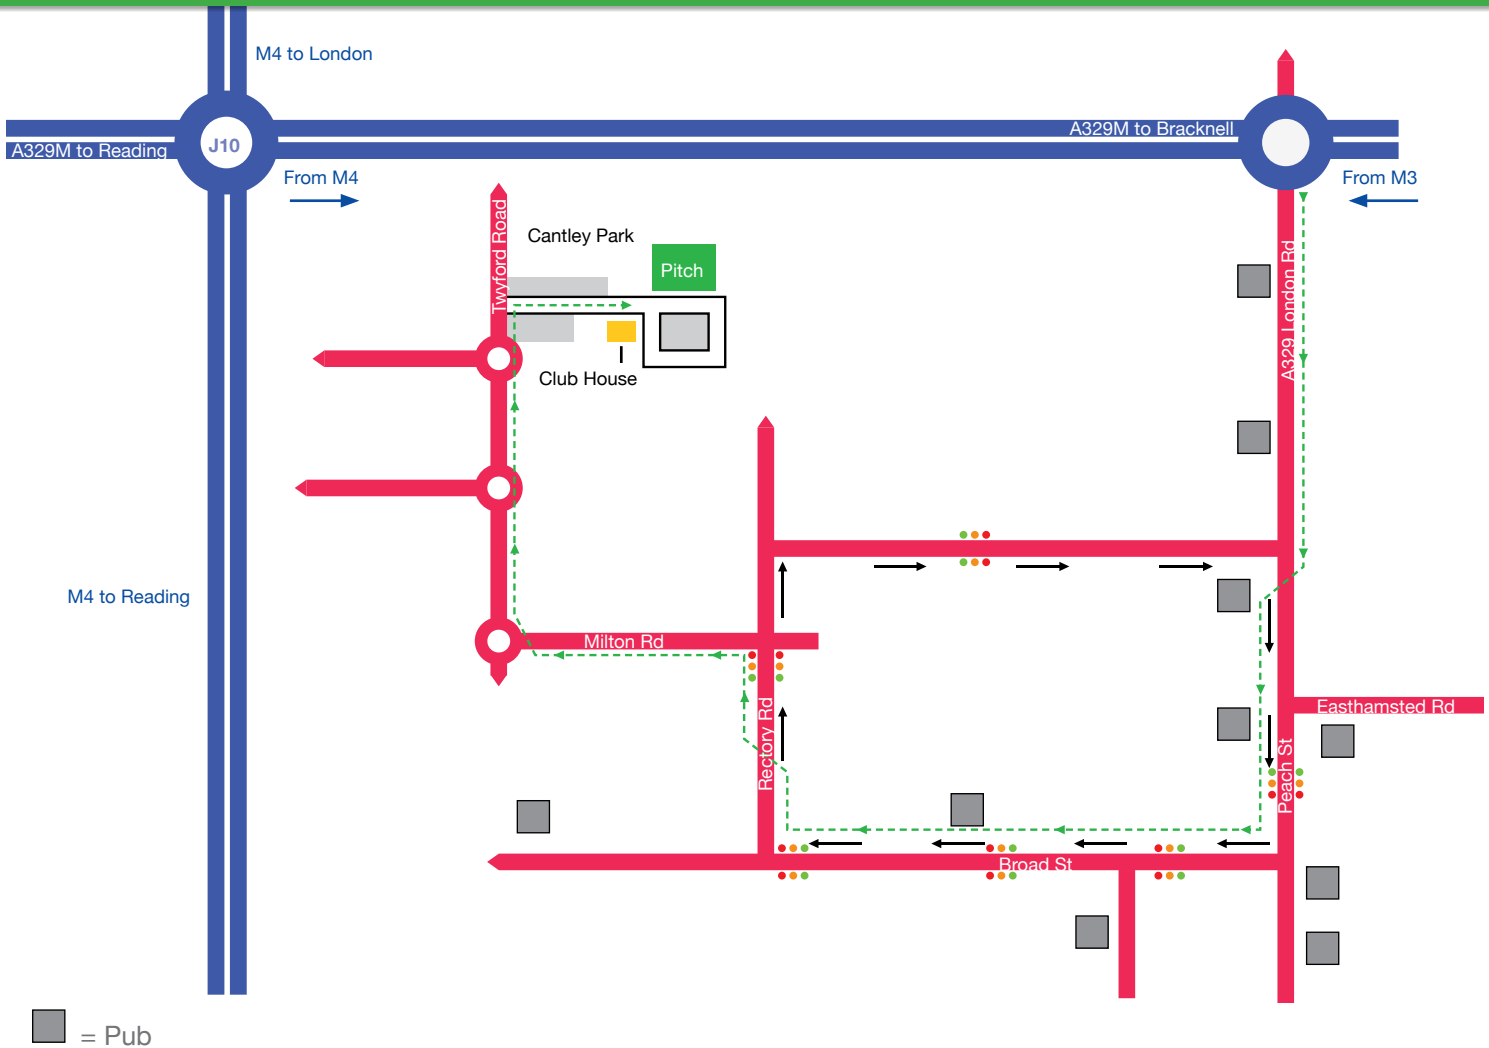

Wokingham Hockey Club

WOKINGHAM HOCKEY CLUB
Cantley Fields, Twyford Road,
Wokingham, Berkshire, RG40 5QG

Directions from the M4

From the M4, exit junction 10 sign posted A329M Take A329M towards Wokingham Exit at Wokingham junction and follow signs to Wokingham Once in Wokingham town centre, stay in the right hand lane as you pass Blockbuster Video. Follow the road around to the right at the town hall, sign posted Reading. Continue following signs to Reading, over a mini roundabout After about half a mile, turn right into Holt Lane opposite church Watch the speed humps, not too friendly! At T-junction turn right, then ten yards further turn left at mini roundabout Over another mini roundabout and then take next right into Cantley Fields Continue all the way to the end and park in car park next to the astro.

Directions from the M3

Leave the M3 at Junction 3, and follow signs towards Bagshot/Bracknell A322. Follow the A322 towards Bracknell town centre passing the fire station on your right, followed by a Beefeater restaurant on your left. You will reach the Twin Bridges roundabout go straight over following signs to the A329M. Carry on along the A329M, over one roundabout and take the next exit to Wokingham.

Drive into Wokingham and follow the one-way-system around keeping in the right hand lane past Woolworths and the townhall (on your left), past Natwest. at the end keep in the right hand lane at the lights, turn right past Waitrose, get into the left hand lane and turn left at the lights (signposted Cantley Park). Down to the bottom, turn right at the mini-roundabout straight over the next 2 then 100yds past the final roundabout turn right into Cantley Fields Continue all the way to the end and park in car park next to the astro.

DIRECTIONS